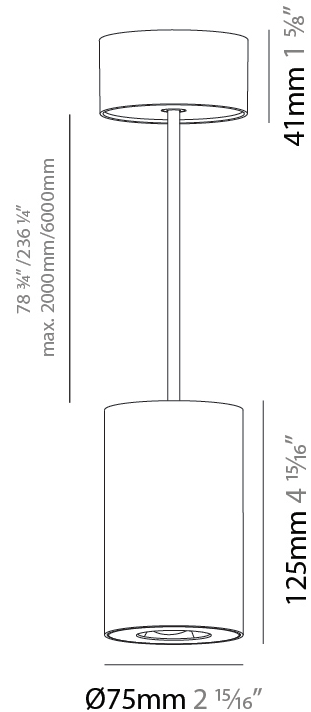

GENERAL

Series: Oiko Pro Round
Brand: Prolicht
Division: Architectural
Mounting Type: Suspension
Mounting Location: Ceiling
Subcategory: Pendant

PHYSICAL

Shape: Cylinder
Diameter (mm): 75
Diameter (in): 2 ¹⁵/₁₆
Height (mm): 125
Height (in): 4 ¹⁵/₁₆
Light Distribution: Direct
Weight (kg): 0.769
Fixture Finish: SSR / BKV / CWI / CRY / HAB / UFT / ITA / RUA / FTG / MYG / LOD / PUS / FRO / FUP / KIA / POP / BLS / SPG / MEY / GOH / GUM / CHC / COM / ABZ / JAG / OBR / MOS / ROR
Fixture Material: Metal
Cable Details: 2,000mm / 6,000mm Cable - Options : Transparent, Black, White, Red, Orange

ELECTRICAL

Lamp Type: LED (Zhaga Standard)
Input Wattage (W): 12.9
Dimming: Tri-Mode (Non-Dimming and Phase Dimming (120Vac only) and 0-10V Dimming)
Driver Included: No
Driver Location: Remote
Driver Type: Constant Current - Universal
Driver Class: Class 2
Input Voltage (V): 120 - 277
Constant Current (MA): 350

LED

Color Temperature (°K): 2700 / 3000 / 3500 / 4000
Max. Delivered Lumen (lm): 1293 / 1289 / 1350 / 1362
Nominal Lumen (lm): 1473 / 1468 / 1538 / 1552
CRI: >90 CRI
Lamp Life (hrs): 50000

OPTICAL

Reflector°: 50
Adjustability: Fixed

RATINGS AND CERTIFICATIONS

Certified By: Certified for North American Standards
IP rating: IP20

PROJECT _____
TYPE _____
SPECIFIER _____
QUANTITY _____
DATE _____