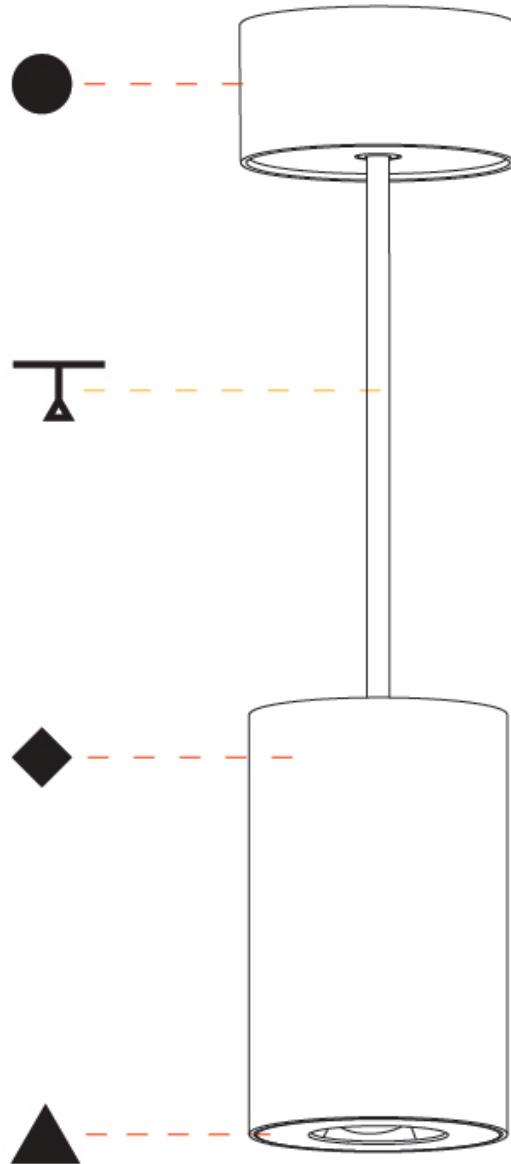

OIKO PRO ROUND SUSPENSION

A300395-

PROJECT

TYPE

SPECIFIER

QUANTITY

DATE

A