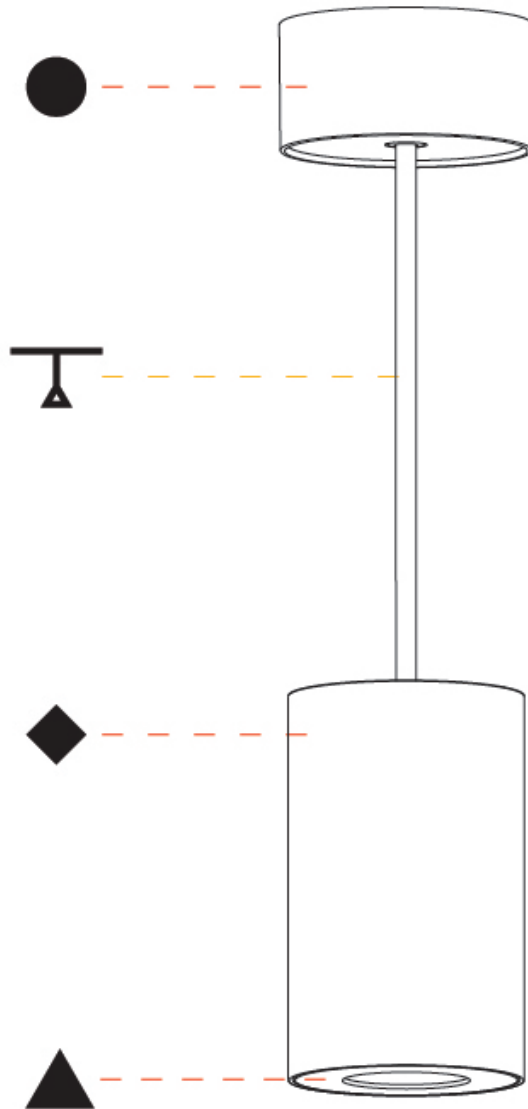

OIKO PRO ROUND SUSPENSION

A300392-

PROJECT

TYPE

SPECIFIER

QUANTITY

DATE

A