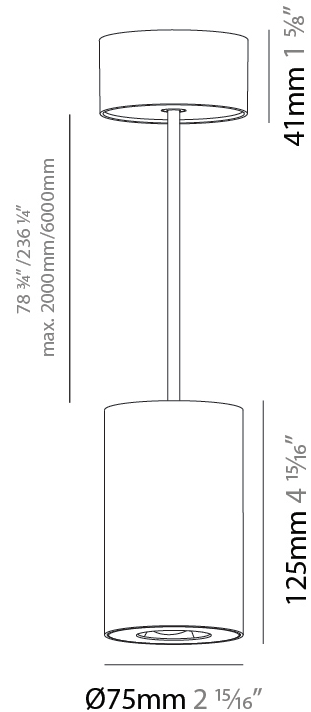

GENERAL

Series: Oiko Pro Round
Brand: Prolicht
Division: Architectural
Mounting Type: Suspension
Mounting Location: Ceiling
Subcategory: Pendant

PHYSICAL

Shape: Cylinder
Diameter (mm): 75
Diameter (in): 2 ¹⁵/₁₆
Height (mm): 125
Height (in): 4 ¹⁵/₁₆
Light Distribution: Direct
Weight (kg): 0.769
Fixture Finish: SSR / BKV / CWI / CRY / HAB / UFT / ITA / RUA / FTG / MYG / LOD / PUS / FRO / FUP / KIA / POP / BLS / SPG / MEY / GOH / GUM / CHC / COM / ABZ / JAG / OBR / MOS / ROR
Fixture Material: Metal
Cable Details: 2,000mm / 6,000mm Cable - Options : Transparent, Black, White, Red, Orange

ELECTRICAL

Lamp Type: LED (Zhaga Standard)
Input Wattage (W): 12.9
Dimming: Tri-Mode (Non-Dimming and Phase Dimming (120Vac only) and 0-10V Dimming)
Driver Included: No
Driver Location: Remote
Driver Type: Constant Current - Universal
Driver Class: Class 2
Input Voltage (V): 120 - 277
Constant Current (MA): 350

LED

Color Temperature (°K): 2700 / 3000 / 3500 / 4000
Max. Delivered Lumen (lm): 1218 / 1214 / 1272 / 1283
Nominal Lumen (lm): 1473 / 1468 / 1538 / 1552
CRI: >90 CRI
Lamp Life (hrs): 50000

OPTICAL

Reflector°: 34
Adjustability: Fixed

RATINGS AND CERTIFICATIONS

Certified By: Certified for North American Standards
IP rating: IP20

PROJECT
TYPE
SPECIFIER
QUANTITY
DATE