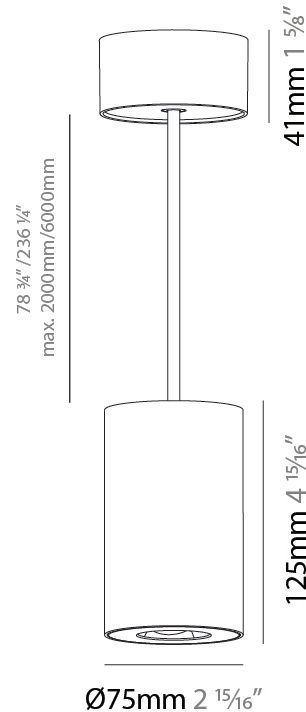

GENERAL

Series: Oiko Pro Round
Brand: Prolicht
Division: Architectural
Mounting Type: Suspension
Mounting Location: Ceiling
Subcategory: Pendant

PHYSICAL

Shape: Cylinder
Diameter (mm): 75
Diameter (in): 2 ¹⁵/₁₆
Height (mm): 125
Height (in): 4 ¹⁵/₁₆
Light Distribution: Direct
Weight (kg): 0.769
Fixture Finish: SSR / BKV / CWI / CRY / HAB / UFT / ITA / RUA / FTG / MYG / LOD / PUS / FRO / FUP / KIA / POP / BLS / SPG / MEY / GOH / GUM / CHC / COM / ABZ / JAG / OBR / MOS / ROR
Fixture Material: Metal
Cable Details: 2,000mm / 6,000mm Cable - Options : Transparent, Black, White, Red, Orange

ELECTRICAL

Lamp Type: LED (Zhaga Standard)
Input Wattage (W): 12.9
Dimming: Tri-Mode (Non-Dimming and Phase Dimming (120Vac only) and 0-10V Dimming)
Driver Included: No
Driver Location: Remote
Driver Type: Constant Current - Universal
Driver Class: Class 2
Input Voltage (V): 120 - 277
Constant Current (MA): 350

LED

Color Temperature (°K): 2700 / 3000 / 3500 / 4000
Max. Delivered Lumen (lm): 1377 / 1372 / 1438 / 1451
Nominal Lumen (lm): 1473 / 1468 / 1538 / 1552
CRI: >90 CRI
Lamp Life (hrs): 50000

OPTICAL

Reflector°: 60
Adjustability: Fixed

RATINGS AND CERTIFICATIONS

Certified By: Certified for North American Standards
IP rating: IP20